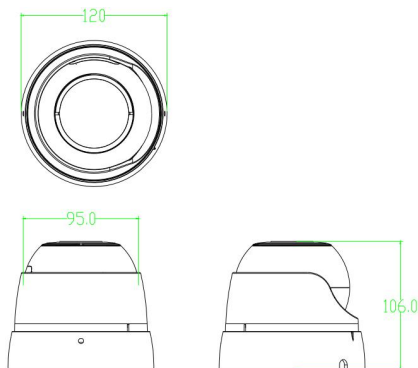

### FEATURES

- Programme: GC4653+FH8856 V200 ,FLASH :16MB ,DDR :128MB , 5MP@25/fps、 4MP@25/fps high resolution, 3M/1080P real-time video output
- Dual stream support (Stream rate: 36Kb-16M)
- 2.7-13.5mm Motorized Varifocal IR Lens, 4Pcs Super High Power IR LED, Available IR Distance: 25 ~ 30M
- IP66 compliant
- ONVIF Profile S and API
- True Day/ Night Operation: IR Cut Filter (ICR)
- Storage: NVR , VMS
- Support H.265 and H.264
- Power Supply: DC12V±10%, PoE (Optional)

### DIMENSION