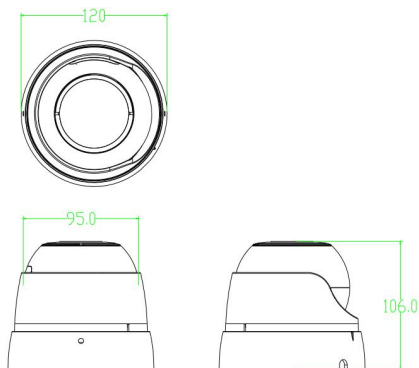

## 5 MP Network Cameras

### FEATURES

- Programme: GC4653+FH8856 V200 ,FLASH :16MB ,DDR :128MB , 5MP@25/fps、 4MP@25/fps high resolution, 3M/1080P real-time video output
- Dual stream support (Stream rate: 36Kb-16M)
- 2.7-13.5mm Varifocal IR Lens, 4Pcs Super High Power IR LED, Available IR Distance: 25 ~ 30M
- IP66 compliant
- ONVIF Profile S and API
- True Day/ Night Operation: IR Cut Filter (ICR)
- Storage: NVR 、 VMS
- Support H.265 and H.264
- Power Supply: DC12V±10%, PoE (Optional)

### DIMENSION

#### CIR-HSO4FMNC

Camera	
IP Rating	IP66
Filter	Removable IR Cut Filter
Image Sensor	Progressive Scan CMOS
Lens	2.7-13.5mm Varifocal IR Lens
Resolution	2592(H)×1920(V)
Electronic Shutter	NTSC:1/30-1/100,000s PAL:1/25-1/100,000s
Min Illumination	0Lux
Available IR Range	25 ~ 30M
Video/Audio	
Video Compression	H.264 / H.265
Transmission Stream Rate	Dual Stream ( Code Rate:36Kb~16M )
Frame Rate	1~25fps ( PAL ) ,1~30fps ( NTSC )
Audio Compression	/
External Interface	
Network Interface	RJ45*1 10M/100M
Remote Control Interface	/
Audio Interface	/
Alarm Interface	/
Network	
Protocol	TCP/IP, UDP, SMTP, DDNS, DHCP, FTP, RTSP, HTTPS, IPv6
Network Support	ONVIF Profile S , API
Maximum Users	10
Web Language	English, Simplified Chinese, Traditional Chinese
Function	
Image Setting	Contrast, Brightness, Sharpness, Saturation , 3DNR, BLC, DWDR
Storage	NVR、 VMS、
Video Type	Manual, Motion Detection
Alarm Triggers	Motion Detection
Alarm Event	Snapshot, Video, Email Upload,
System/Explorer Support	Chrome, Firefox, Safari, IE11.0 and above
General Function	Flashing, Mirror, OSD information overlay, Camera angle
General	
Power Supply	DC12V±10% , POE(Optional)
Current Consumption	600mA(Max)
Dimension	Ø120×106mm
Weight	860g
Storage Temperature	-30 ~ +60°C
Operating Temperature	-30 ~ +40°C